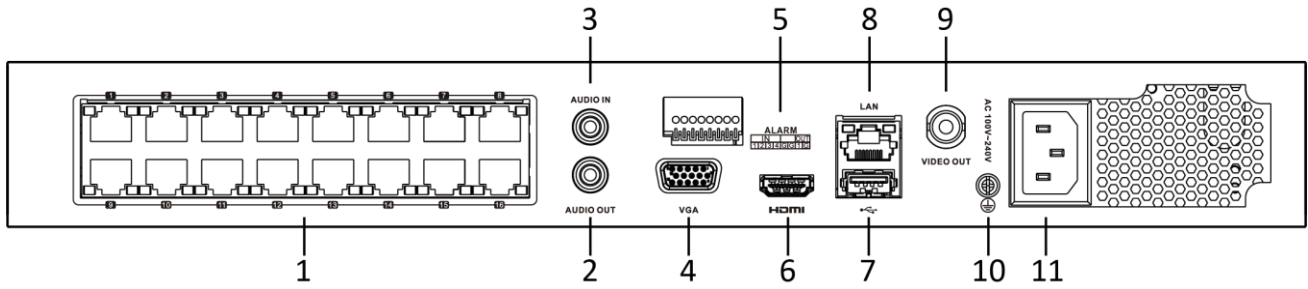

Physical Interface

*: The rear panel of iDS-7608NXI-I2/8P/8F provides 8 PoE interfaces.

No.	Description	No.	Description
1	Network Interfaces with PoE function	7	USB 3.0 interface
2	AUDIO OUT	8	Network Interface
3	AUDIO IN	9	VIDEO OUT
4	VGA output (DB9 connector)	10	GND
5	Alarm IN/OUT	11	100 to 240 VAC power supply
6	HDMI interface