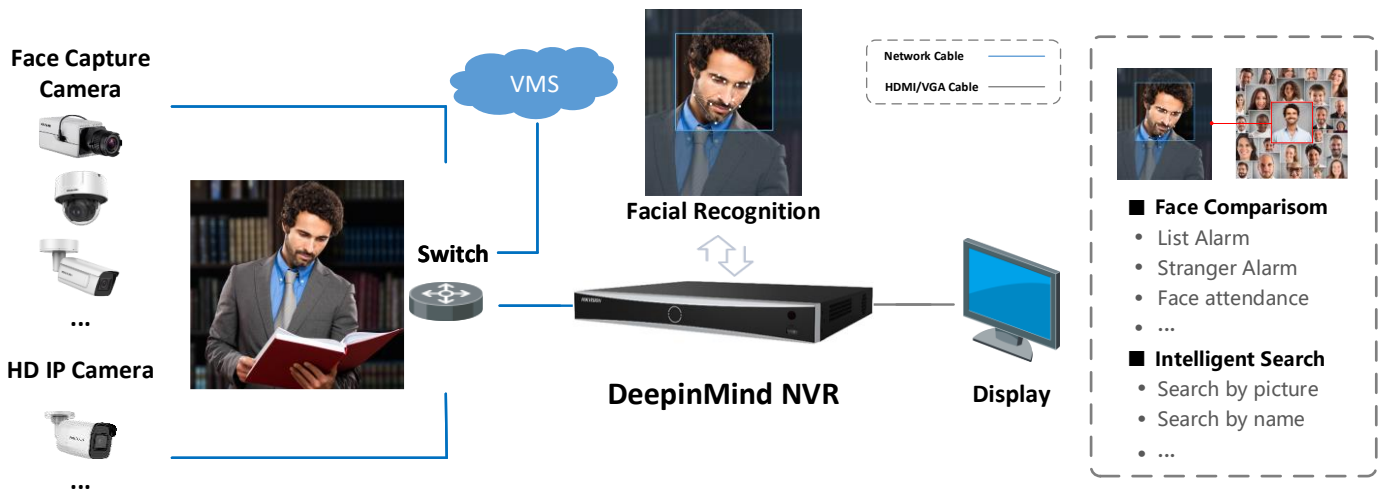

Application and Management

- Centralized management of network cameras, including configuration, information import/export, real-time information display, two-way audio, upgrade, etc.
- Connectable to Hikvision smart IP cameras, and capable of recording, playing back, and backing up VCA alarms

Typical Application

Facial Recognition and Face Picture Comparison

Modeling and analyzing face pictures captured by cameras. Comparing face pictures with the face picture library, and then trigger blacklist alarm and stranger alarm. Searching target person by picture and name features.